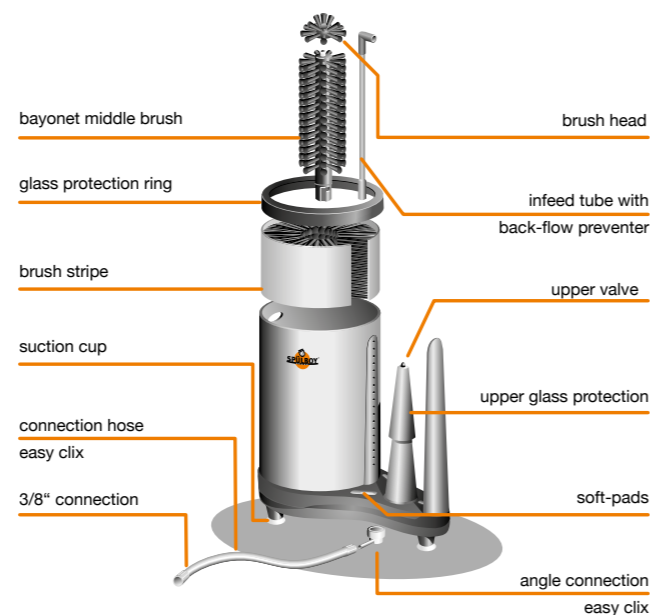

HYGIENIC DESIGN

With no undesirable rough edges, corners or crevices, the sealed construction of the unit, which corresponds to regulation DIN 6653-3, enables simple maintenance and cleaning.

CONNECTION HOSE

With an „Easy Click“ quick coupling and 3/8“ thread. KTW proven appliance with a swivel connection on the base.

TWO STEP HEAD VALVE

The patented two-step valve system for a perfect post rinse with fresh water. The glasses are rinsed inside only or inside and out at the same time depending on how far down you push the glass.

SOFT PADS

Perfectly protect glasses from shock or breakage.

NEPTUN T2000 is legendary!

The Spülboy Neptune T2000 with its open rinsing system has proven to be a very popular product. The clever precision of the water jets is indeed fun to watch! While using the telescopic post-rinser, fresh water automatically replenishes the wash canister section ensuring continuous freshness. It is also very suitable for small sinks and situations where space is an issue.